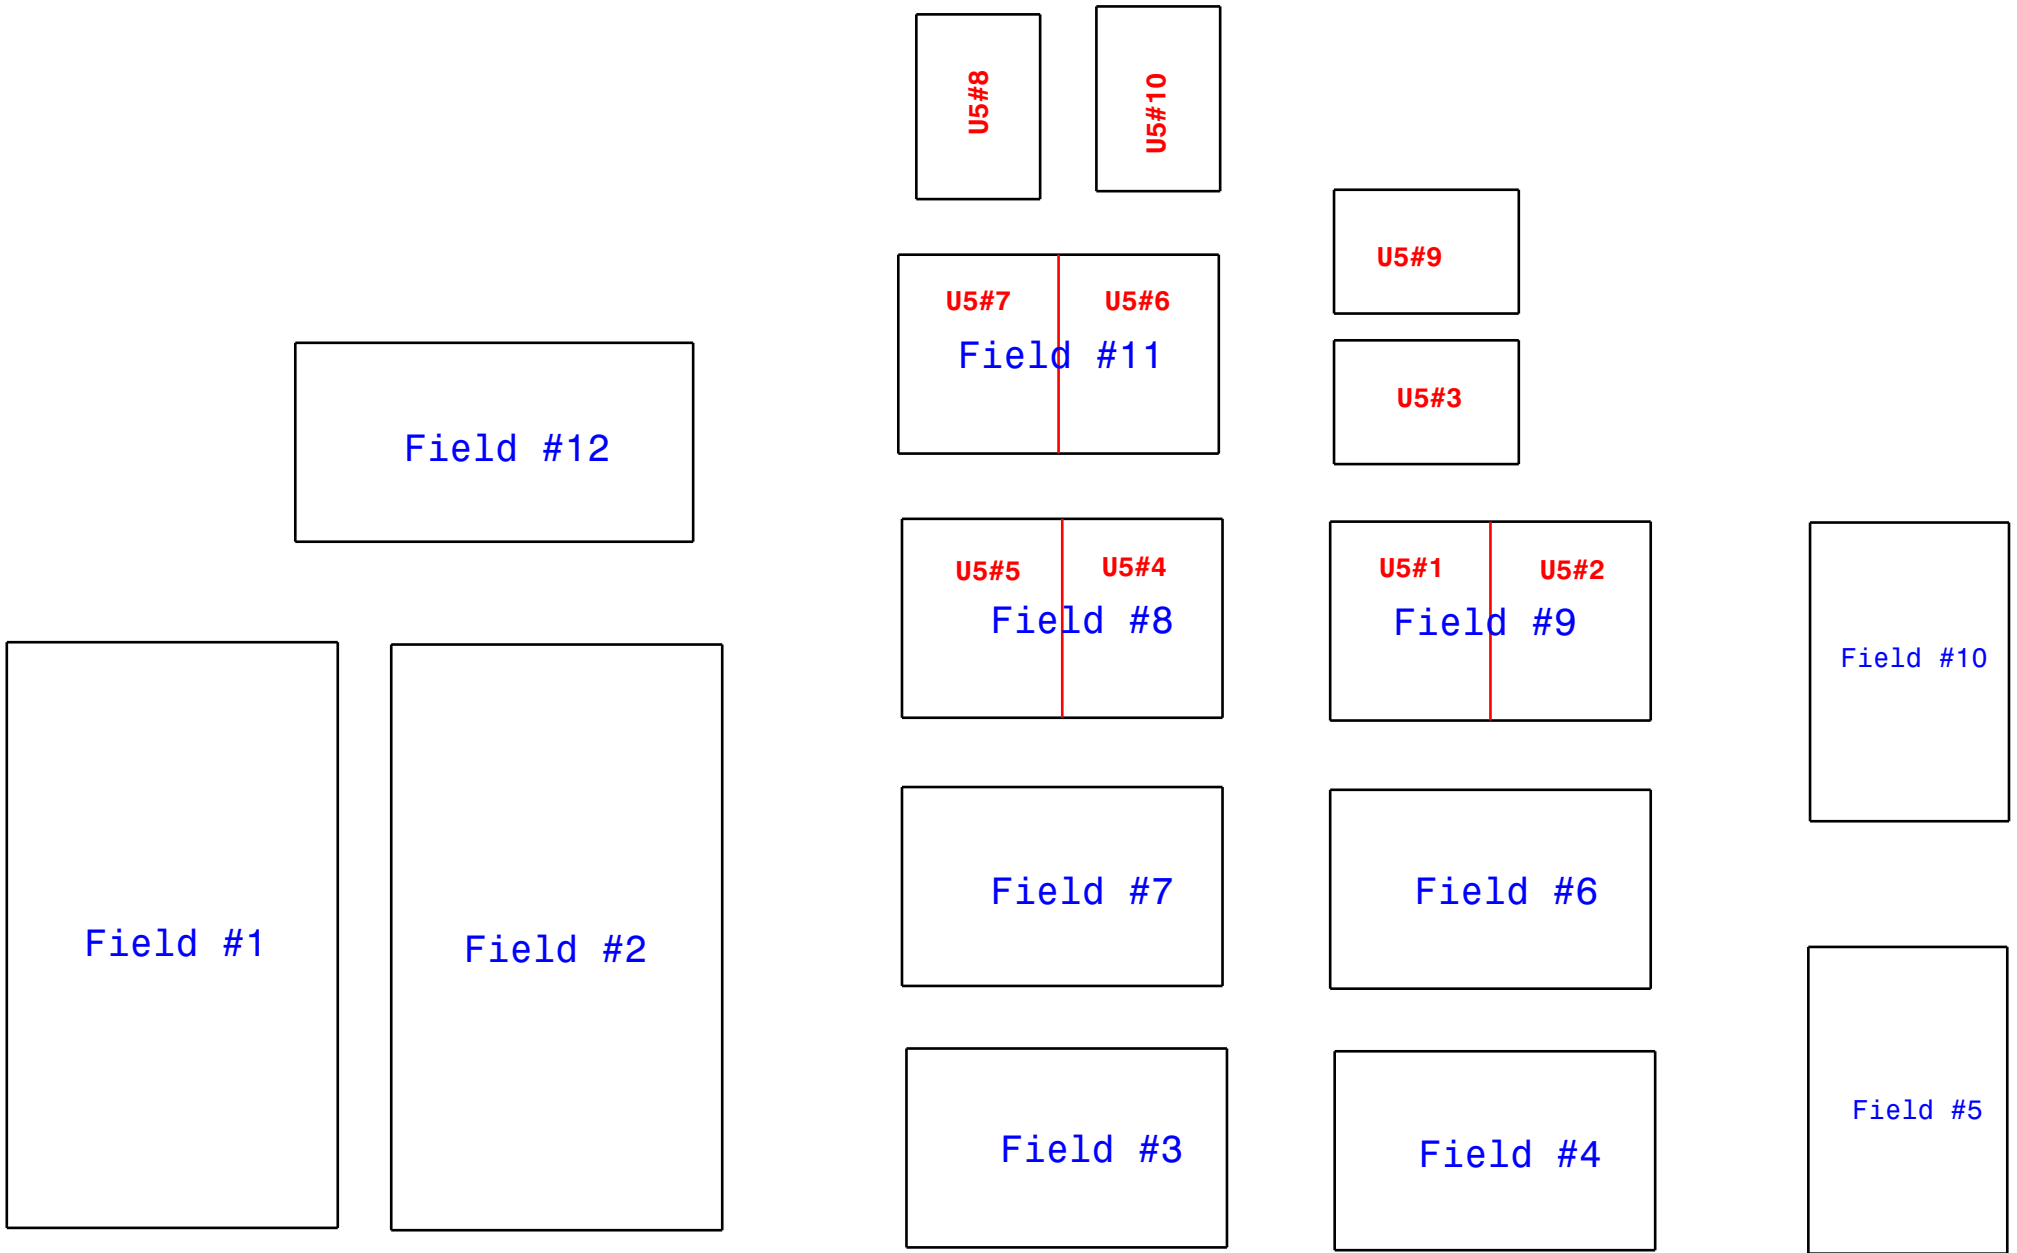

Douglas Walker Park Field Layout - Fall 2007

PARKING